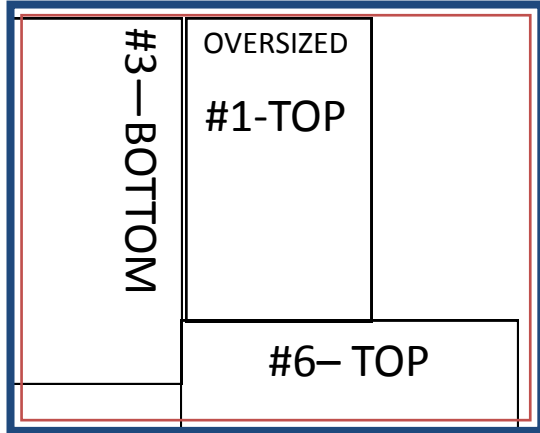

PORT

FORWARD

STARBOARD

X - POWER OUTLETS