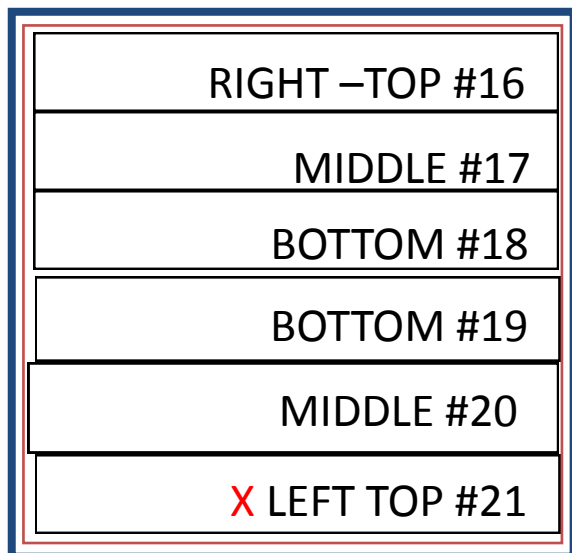

PORT

FORWARD

STARBOARD

X - POWER OUTLETS