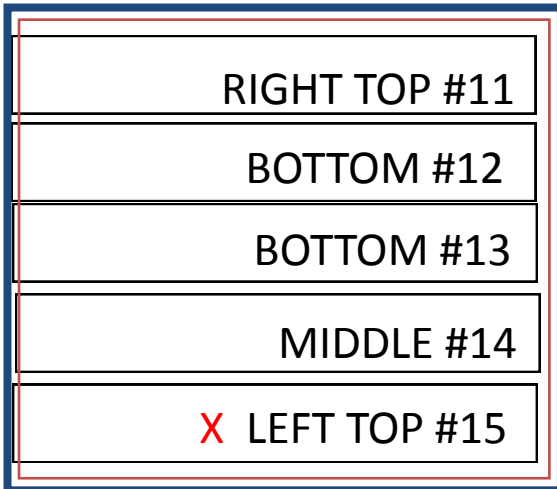

PORT

FORWARD

STARBOARD

X - POWER OUTLETS