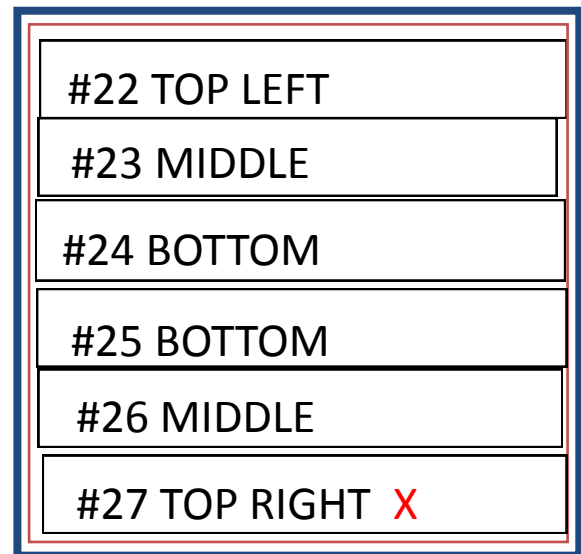

PORT

FORWARD

STARBOARD

X - POWER OUTLETS